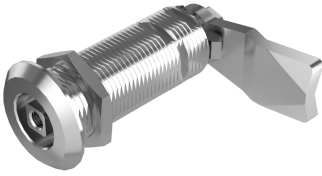

QUARTER-TURN CLASSIC 56 MM

The quarter-turn latch consists of your choice of housing, nut, insert, washer, screw and cam. A longer housing can be used for insulated doors, where the 45,5 mm housing can be mounted with a spring clip for door thicknesses of 29, 32 or 39 mm and the 56,5 mm housing is for 40, 43 and 50 mm.

IP65 protection is achieved with an O-ring on the insert and a flat gasket on the housing.

The latch is delivered un-assembled, pre-assembled with enclosed cam or fully assembled. The spring clip option is ordered separately.

MATERIAL

Earthing nut: Zinc die cast, zinc plated

Housing: Zinc die cast, chrome plated or black texture powder coated

Cam: Steel, zinc plated

Insert: Zinc die cast, chrome plated or black texture powder coated

Standard nut: Zinc die cast, zinc plated

Washer, spring clip and screw: Steel, zinc plated

RELATED PRODUCTS

Other materials: 6-120

Handles and knobs: 2-360

Keys: 2-372, 2-370

Accessories: 2-410, 271105

Cams: 2-490, 2-510, 2-520, 2-480