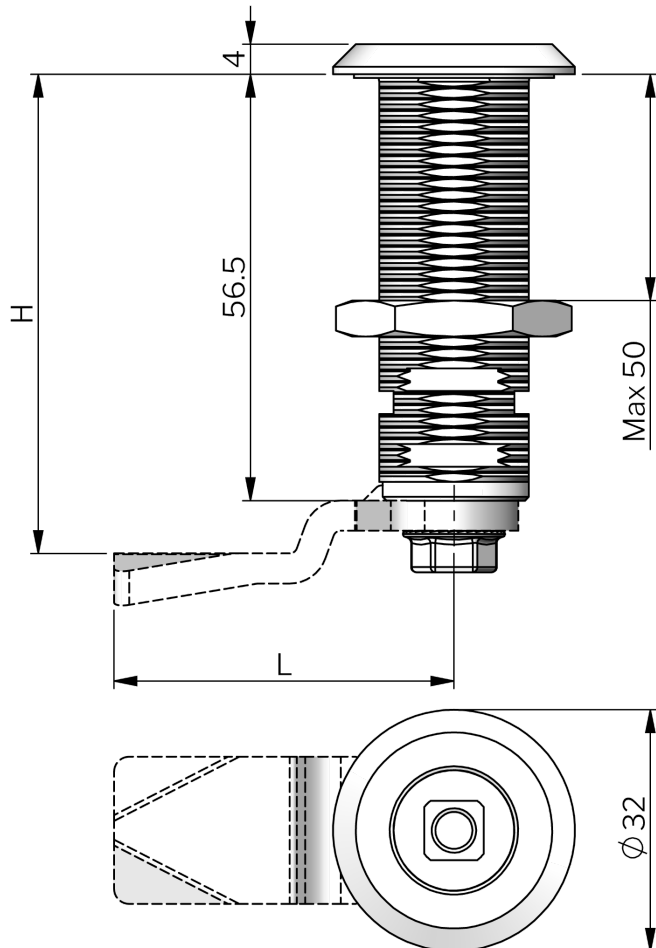

TECHNICAL INFORMATION

Standards: IP65

Cutout: COMBI

Industrilas
— When access counts —